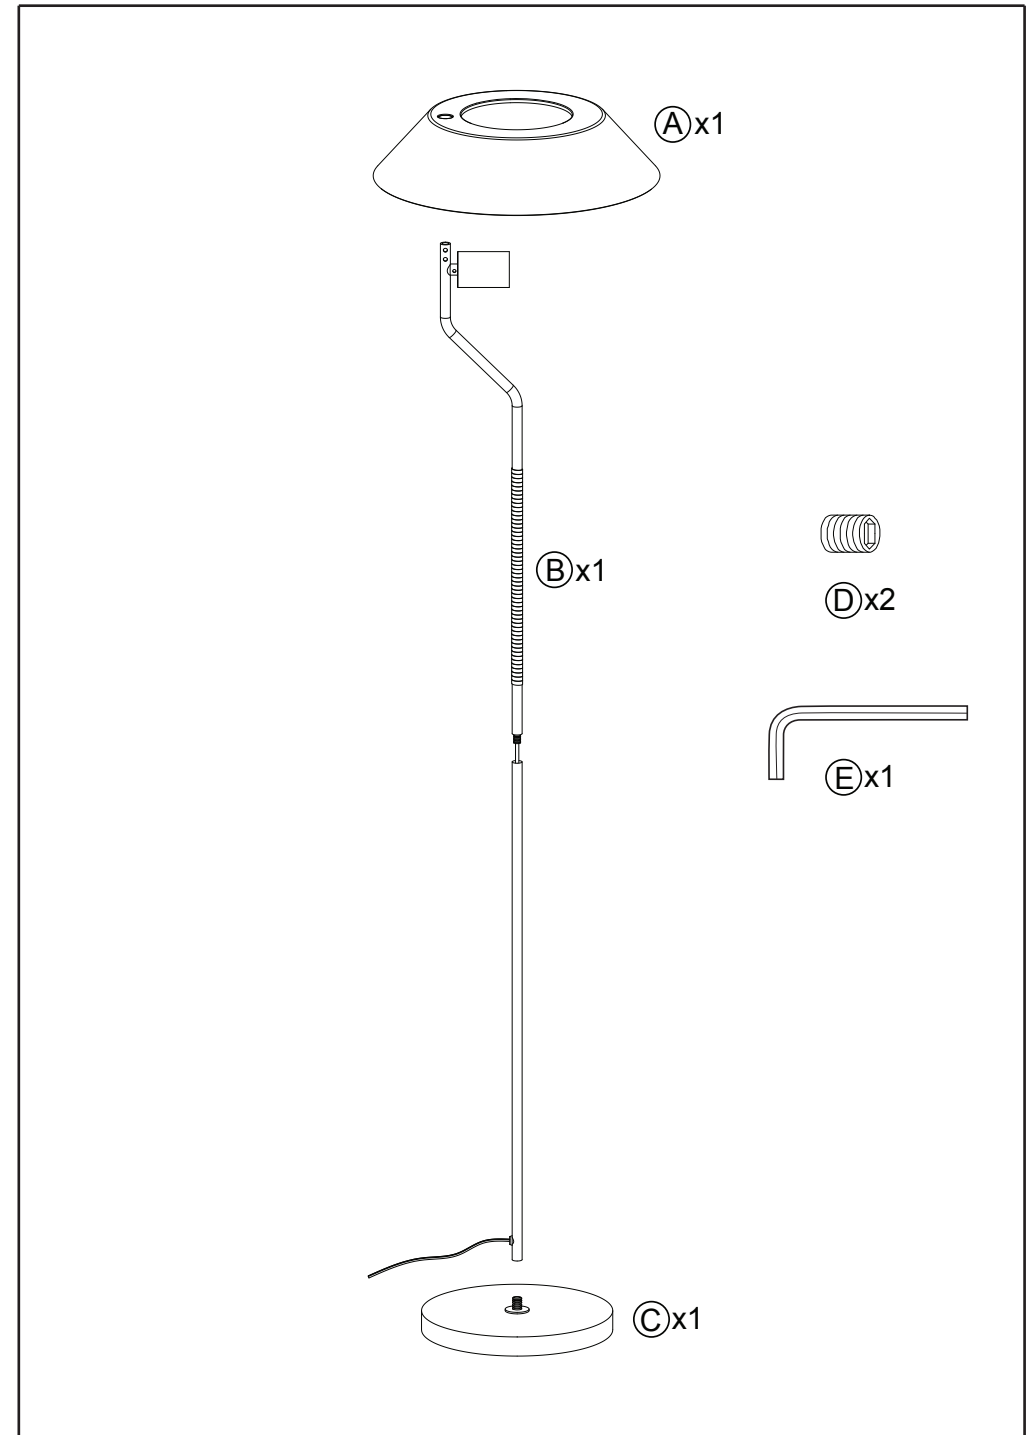

aromas ASSEMBLY INSTRUCTIONS

PI287

Caution: If the external flexible cable or cord of this luminaire is damaged, it should be replaced by a qualified person in order to avoid a hazard.

1

2