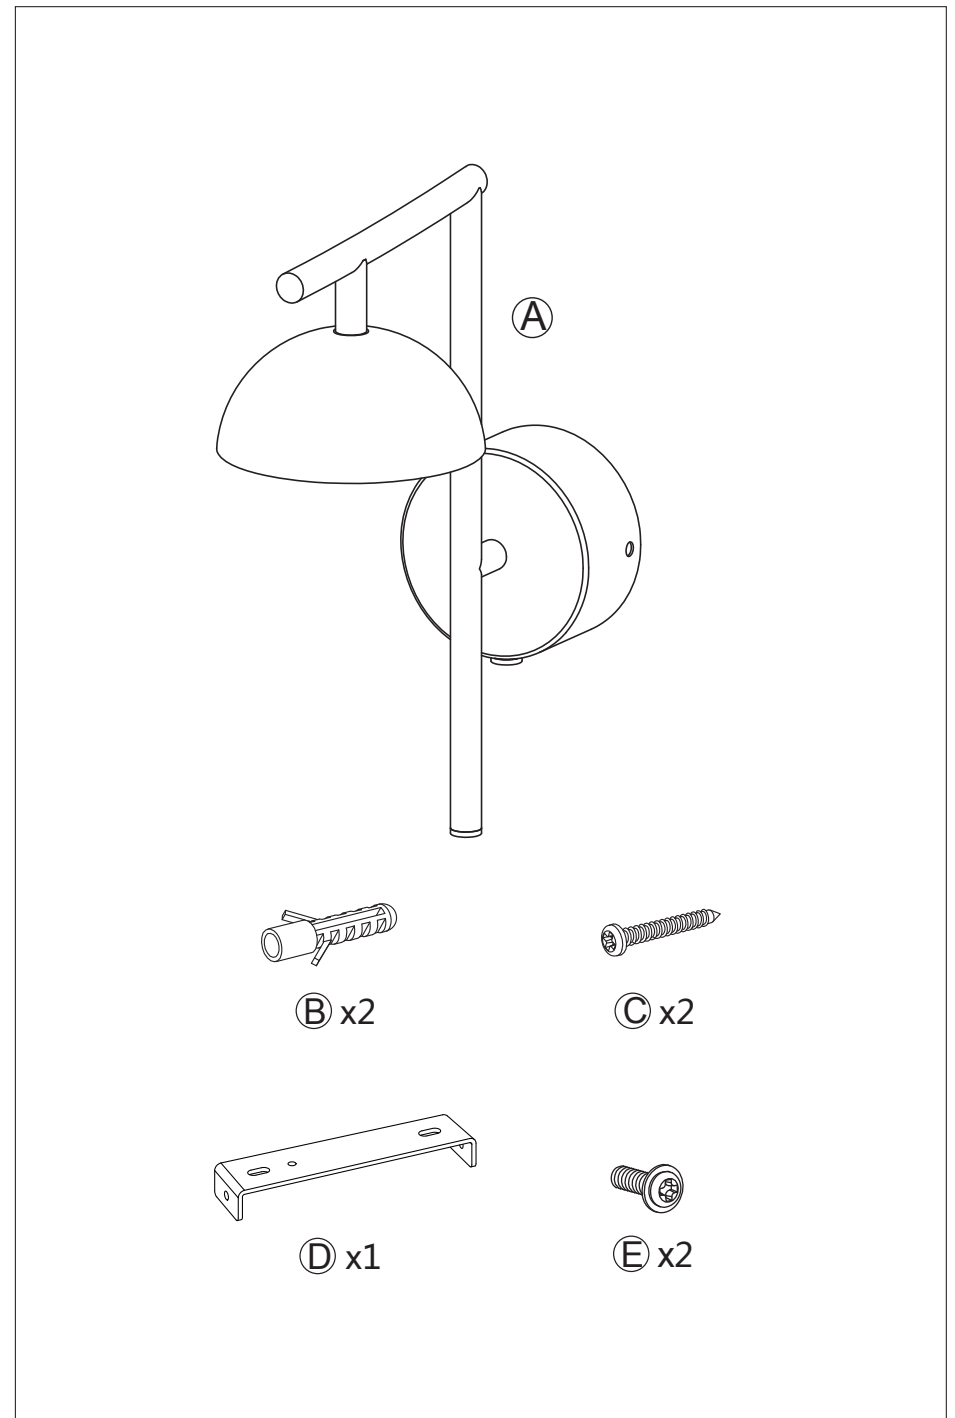

# aromas ASSEMBLY INSTRUCTIONS

AI309

**Caution:** If the external flexible cable or cord of this luminaire is damaged, it should be replaced by a qualified person in order to avoid a hazard.

1

2

3