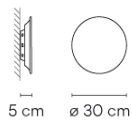

Puck wall art

5470

Design By Jordi Vilardell

VIBIA

A versatile wall sconce that creates a visual game of warm light with spheres. Designed by Jordi Vilardell. Available in different finishes including lacquered aluminium and felt.

Model Sheet

Finish

- 15 Grey L2
  NCS S 2500-N
- 28 Brown M1
  NCS S 4020-Y60R
- 21 Black Grey
  NCS S 7000-N
- 76 Grey Felt L1

LED

2700 K / 3500 K

Dimming

TRIAC / DALI-2 / Casambi

Installation type

Surface Canopy

LED

CRI>90 952.48 lm 87.22
2700 K / 3500 K