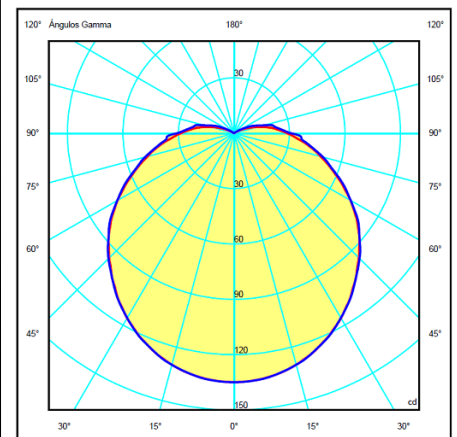

1 Box
0.48 m x 0.48 m x 0.115 m
Gross weight 1.7
Net weight 1.6
Vol. 0.0264

Lighting effect

360° Surface Grazer

Full-circle grazing light.

Photometric Data

Min. quantity, upcharge and extra lead time apply