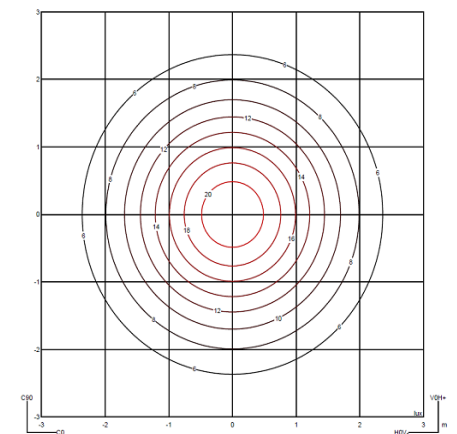

Surface Canopy

LED

CRI>90 952.48 lm 87.22
2700 K / 3500 K

Driver

Constant Current 700 110~240 V V
50~60 Hz HZ

Application

Wall Lamps

Packaging

1 Box
0.48 m x 0.48 m x 0.115 m
Gross weight 1.7
Net weight 1.6
Vol. 0.0264

Lighting effect

360° Surface Grazer

Full-circle grazing light.

Photometric Data

Min. quantity, upcharge and extra lead time apply