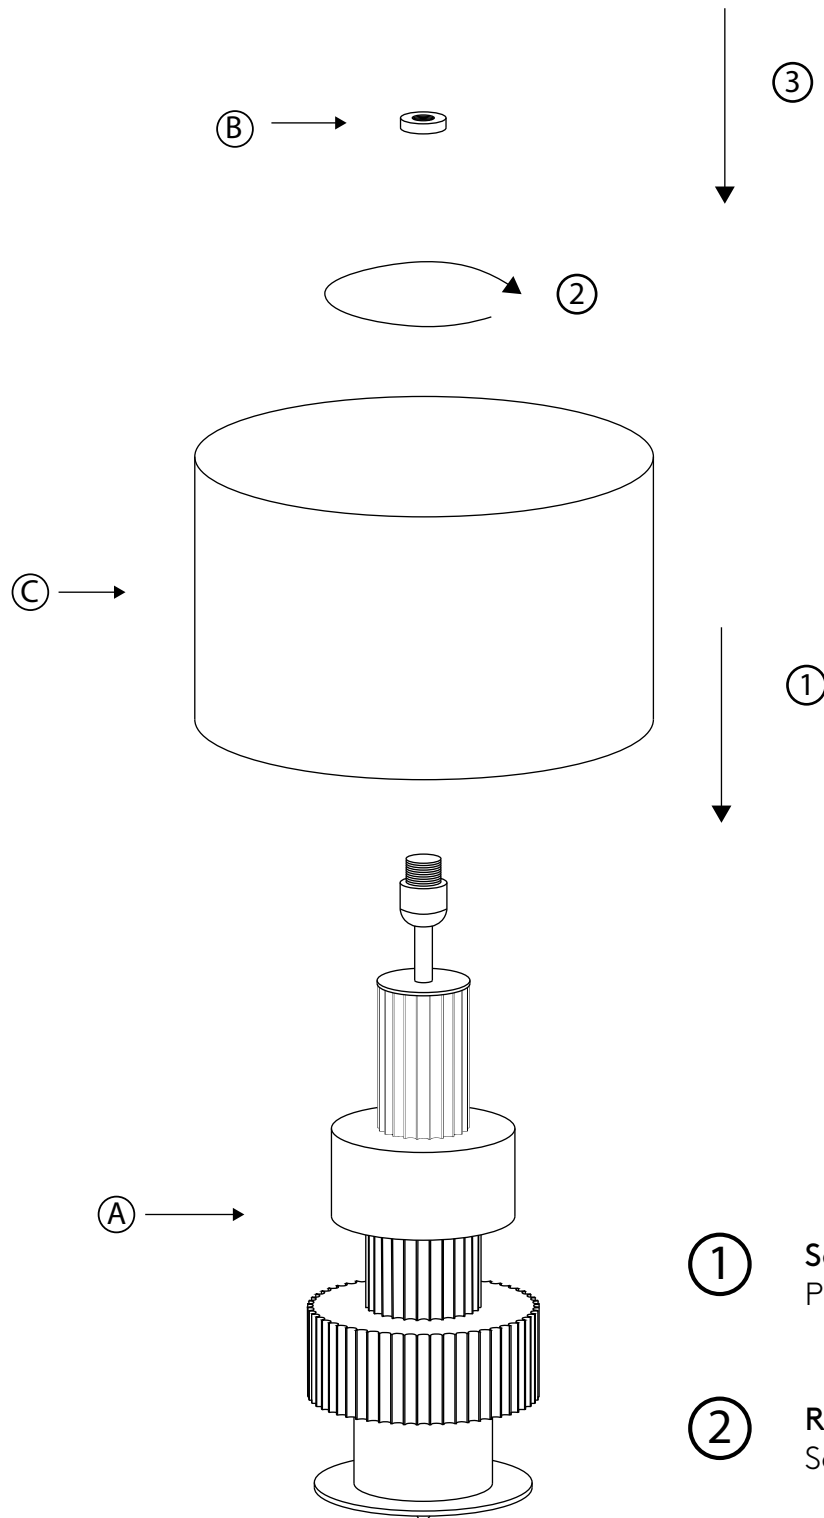

BABEL

NAC126

aromas

Power: 220-240 V 50/60 Hz 60 W LED

Ⓒ X 1*

Ⓑ X 1

Ⓐ X 1

***PANTALLA NO INCLUIDA**
SHADE NOT INCLUDED

BABEL

NAC126

aromas

①

Sobre la base colocar la pantalla /
Place the shade on the base

②

Roscar la pantalla para así bloquearla /
Screw down the shade to lock it

③

Colocar la bombilla /
Install the bulb